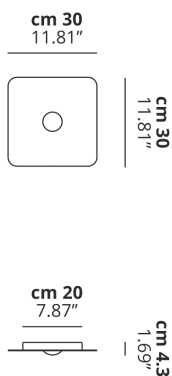

FROZEN

Small

FEATURES

- Frame:** Metal
- Diffusor:** None
- Dimmable:** Yes
- Dimmer:** Not Included
- Bulb:** Included

BULB

LED 2700K 1 x 17W | 1700 lm

or

LED 3000K 1 x 17W | 1800 lm

SPECIFICATION SHEET

CERTIFICATION

PHOTOMETRIC CURVE

FRAME	DIFFUSOR	LED COLOUR	CODE
Copperty Bronze	None	2700K	149020
Matte White 9016	None	2700K	149019
Copperty Bronze	None	3000K	149007
Matte White 9016	None	3000K	149003